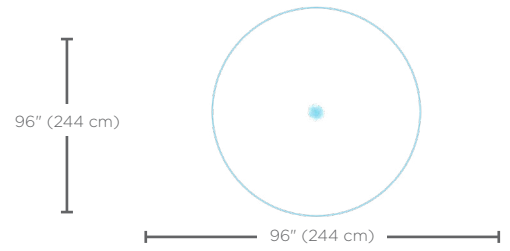

Ideal age group: for all ages.

VOR 0325

JET STREAM N°2

PRODUCT HIGHLIGHTS

- Vertical ribbon of water produces multiple tactile experiences
- Offers many play opportunities

vortex-intl.com • info@vortex-intl.com
1.877.586.7839 (free USA/CANADA)
+1.514.694.3868 (INTERNATIONAL)

Spray Zone

H/W/L

0/4.5/4.5 in
0/11/11 cm

Pressure

3-5 PSI
0.2-0.3 BAR

Flow

3-5 GPM
11.4-18.9 LPM

Smartflow