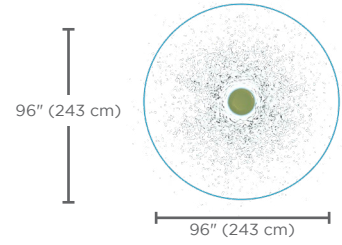

Ideal age group: for all ages.

VOR 7010 WATER JELLY N°1

PRODUCT HIGHLIGHTS

- Promotes distinct opportunities for fun
- Children will enjoy passing their hands and feet through the water

vortex-intl.com • info@vortex-intl.com
1.877.586.7839 (free USA/CANADA) • +1.514.694.3868 (INTERNATIONAL)

Spray Zone

H/W/L

0/5/5 in
0/13/13 cm

Pressure

3-5 PSI
0.2-3 BAR

Flow

5-7 GPM
18.9-26.5 LPM
Color Choices: Colors as shown

WATER EFFECTS